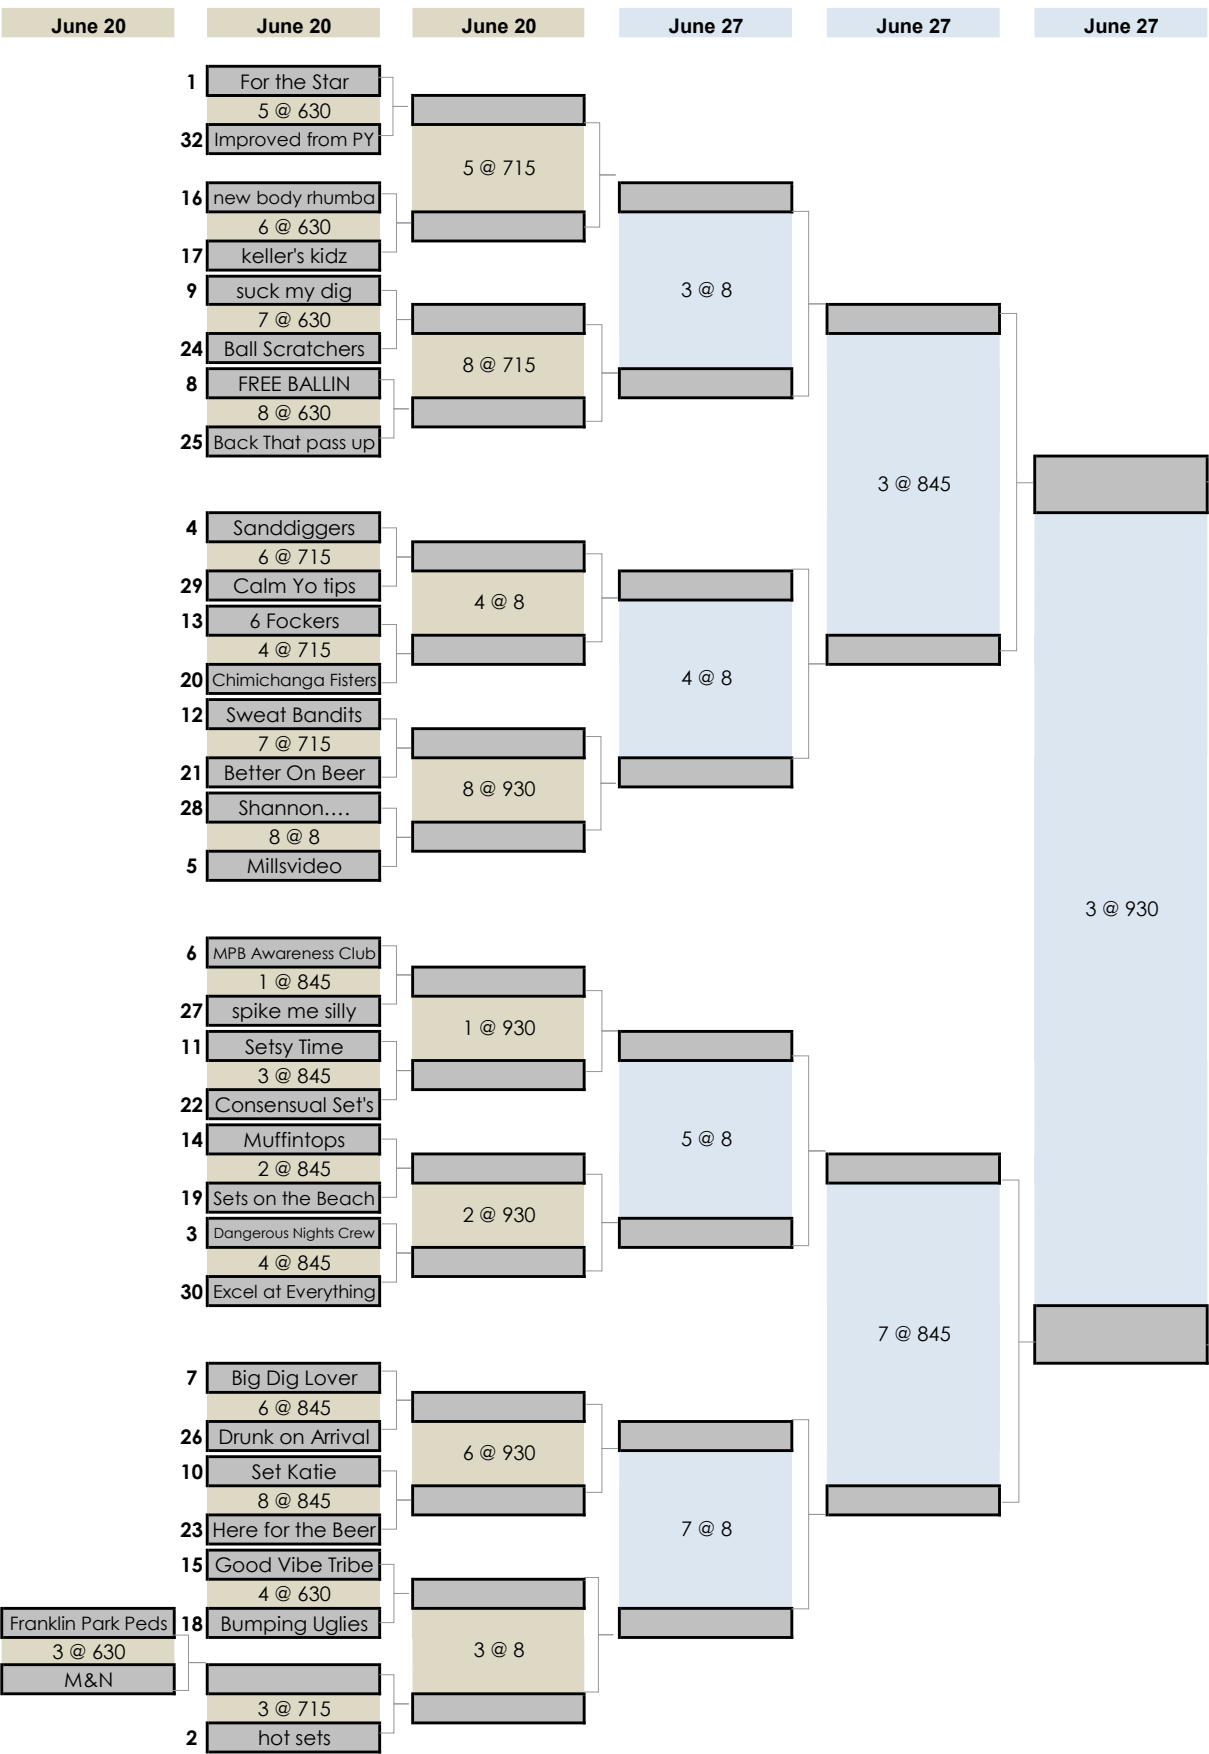

ThFF6s - Spring 24 - Playoff Bracket - updated 6-14.xls

Times shown are only estimates for later round games. Matches will start as soon as the previous match has completed so please show up ahead of your scheduled time.