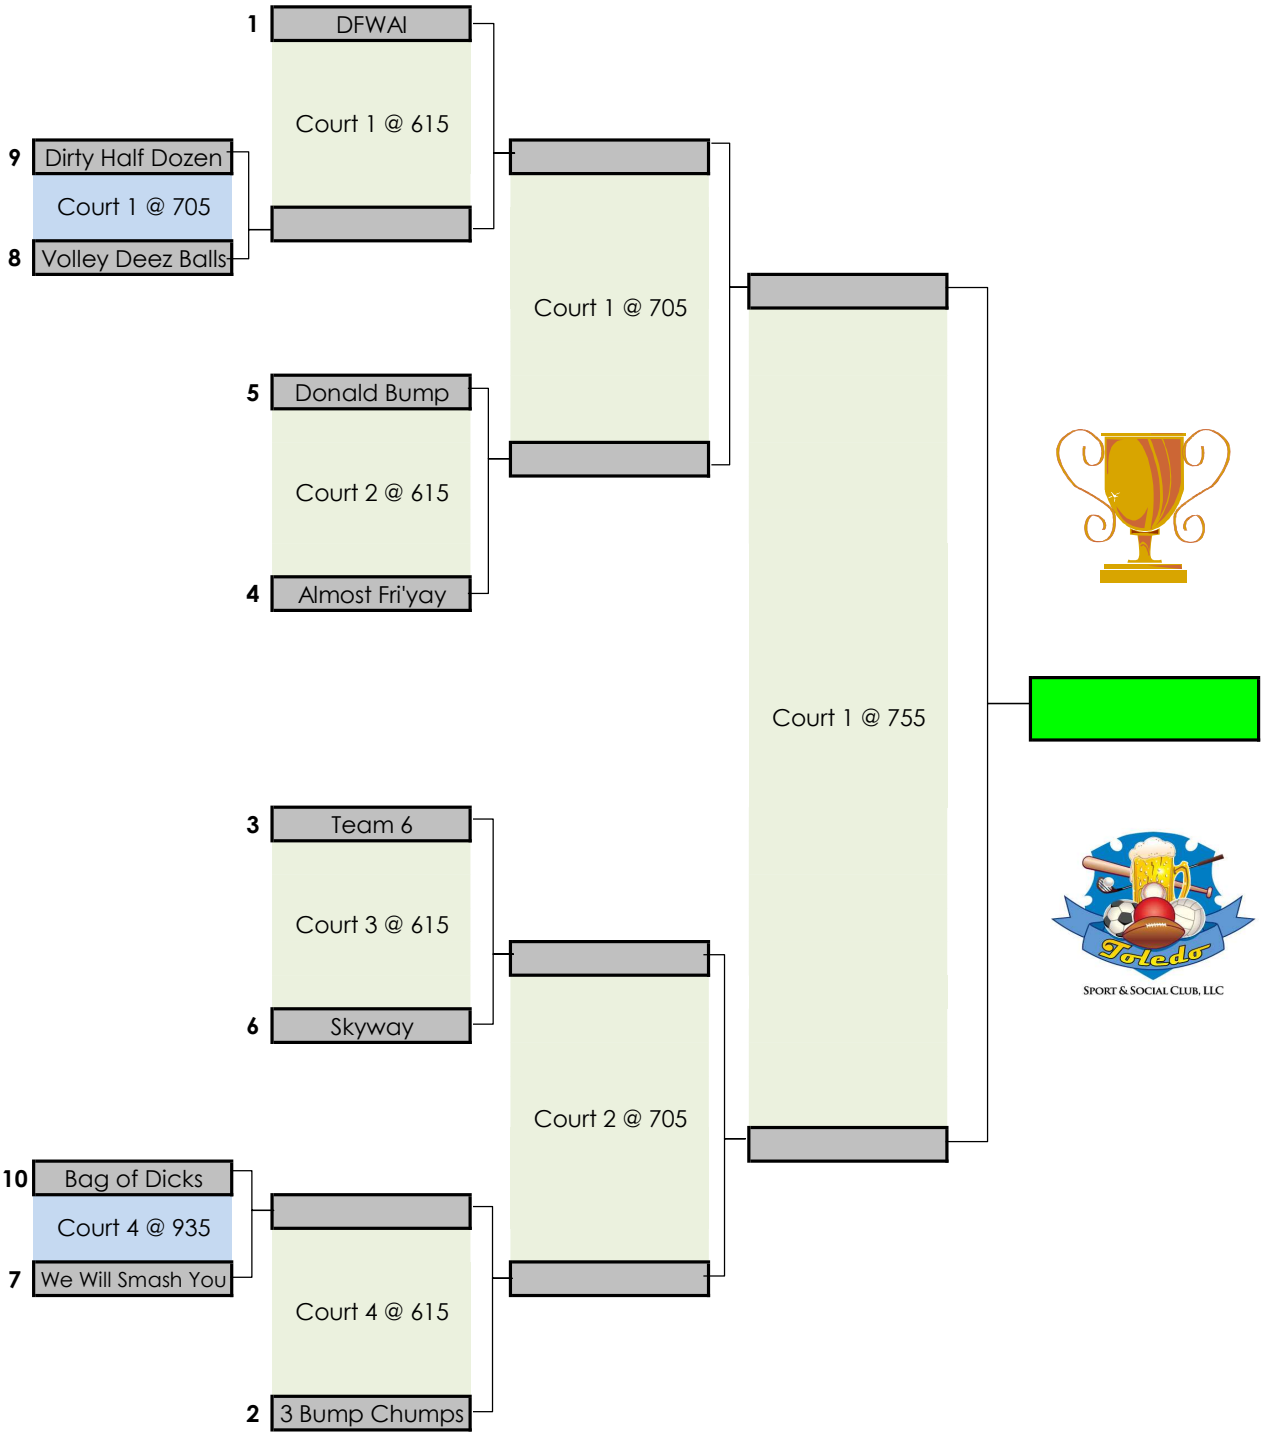

ThMi6s - Fall 23 - Playoff Bracket - updated 12-8.xls

December 14

December 28

December 28

December 28

Times shown are only estimates for later round games. Matches will start as soon as the previous match has completed so please show up ahead of your scheduled time.