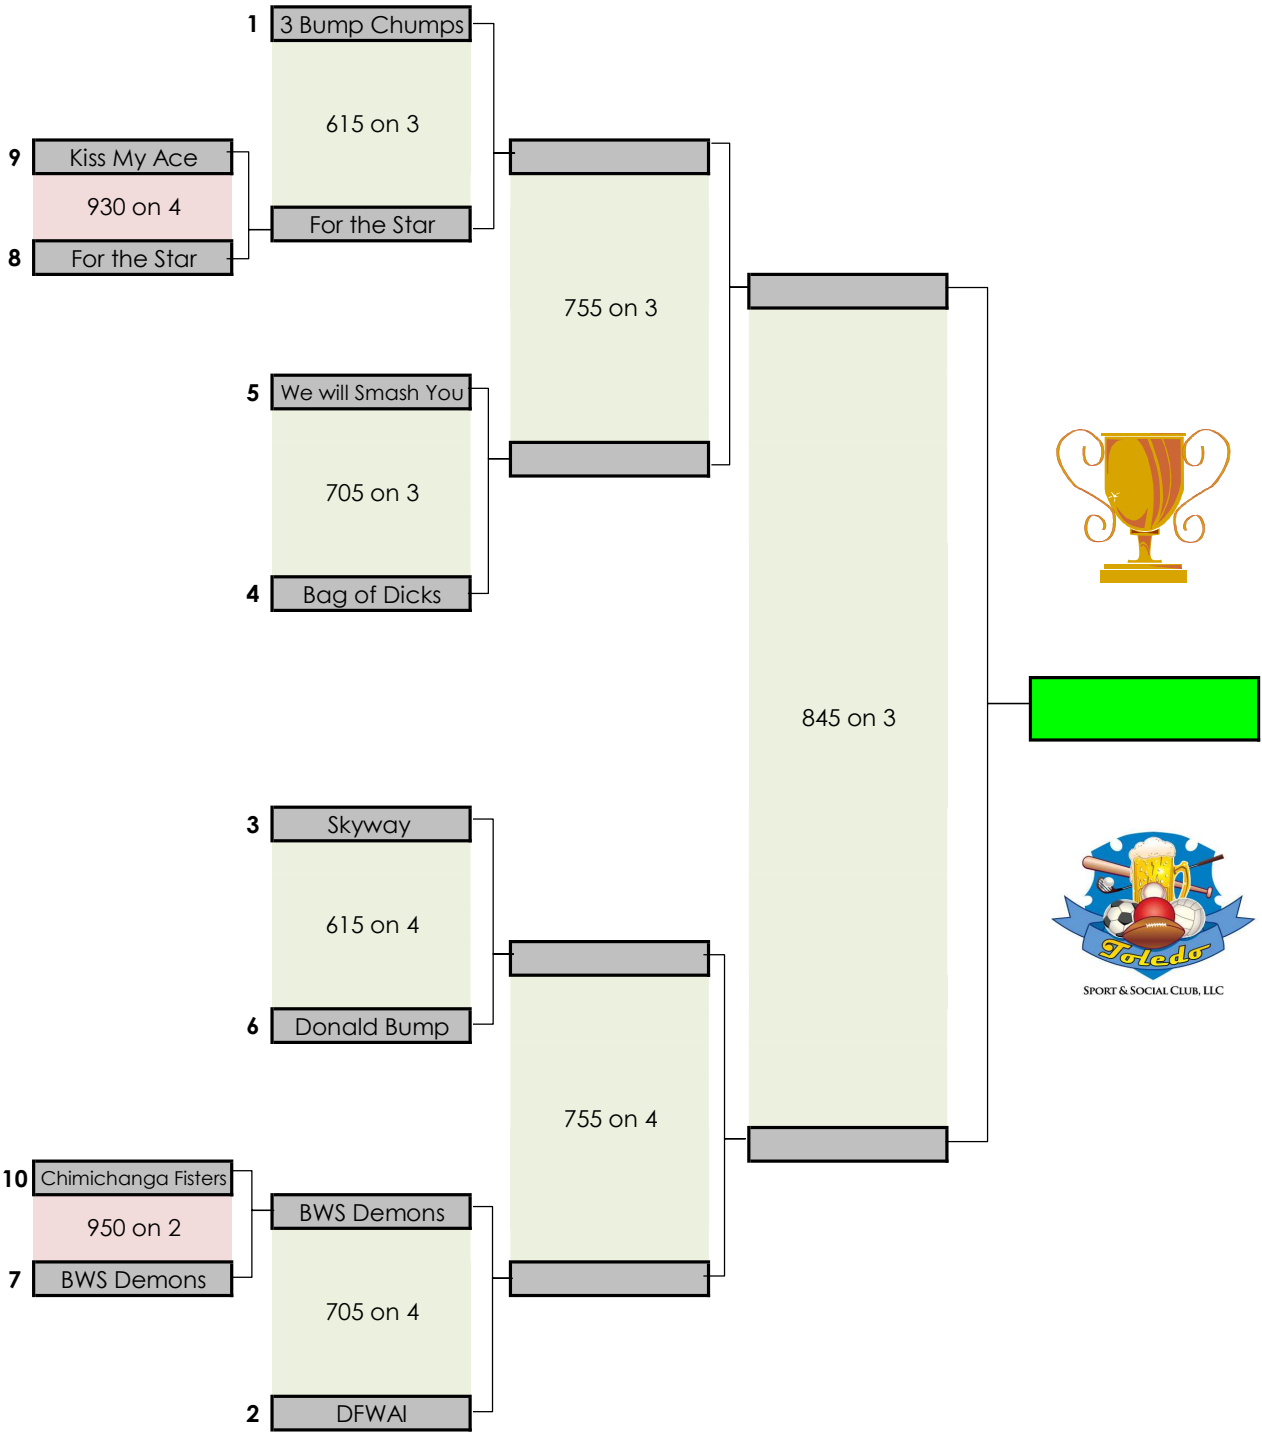

ThMi6s - Winter 24 - Playoff Bracket - updated 4-19.xls

18-Apr

25-Apr

25-Apr

25-Apr

Times shown are only estimates for later round games. Matches will start as soon as the previous match has completed so please show up ahead of your scheduled time.